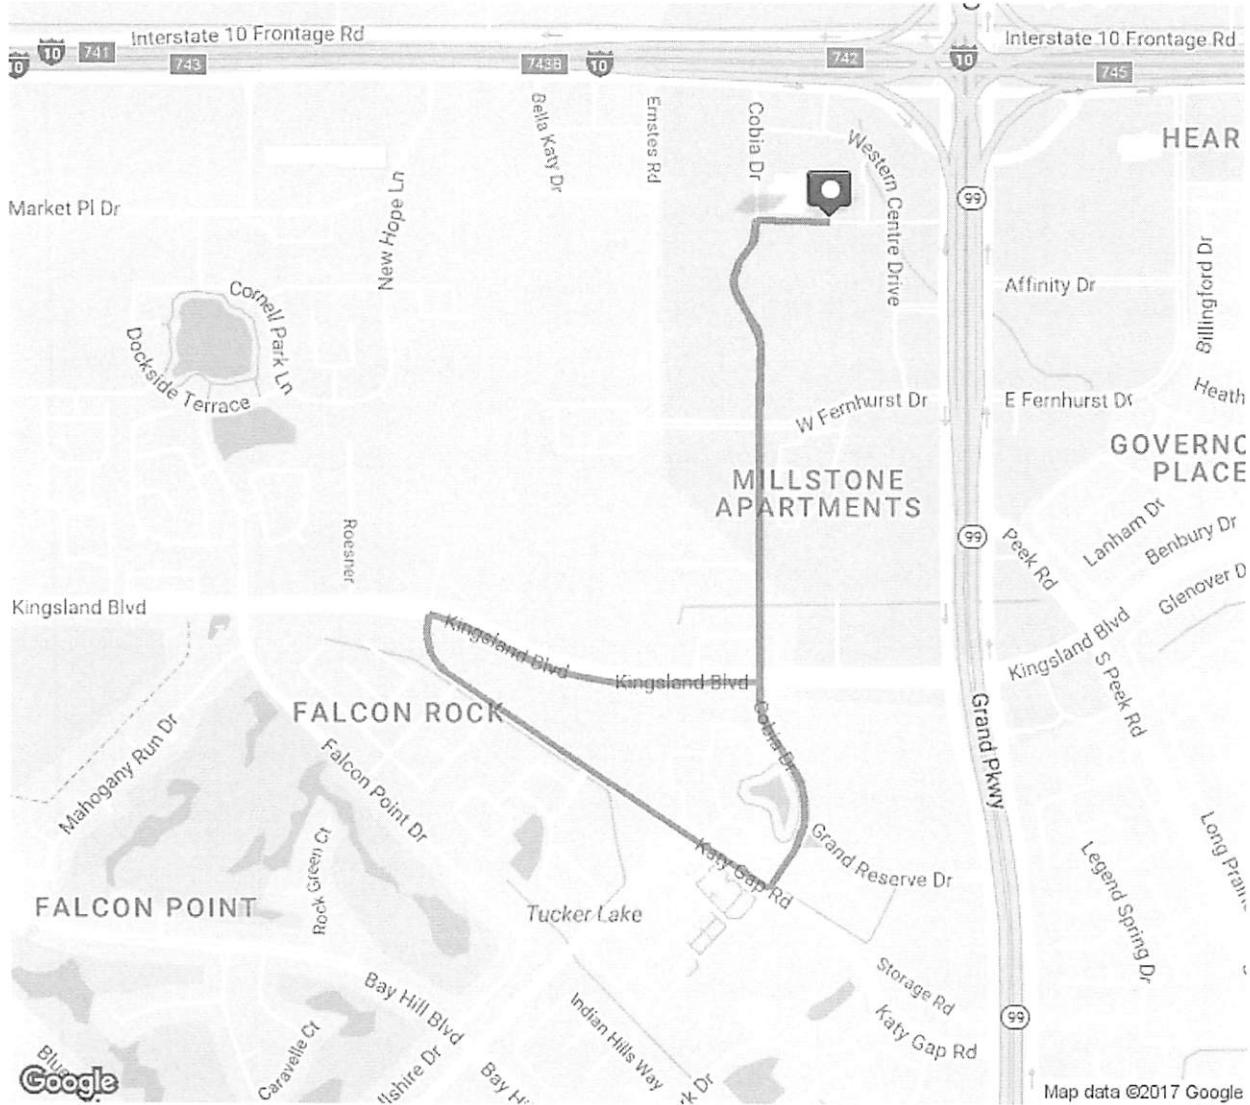

Lucky Charm 5K

Distance: 3.18 mi

Elevation Gain: 36 ft

Elevation Max: 146 ft

Notes

- 0.00 mi** Head west on Grande Centre Dr toward Cobia Dr
- 0.11 mi** Turn left onto Cobia Dr
- 0.19 mi** Head south on Cobia Dr toward W Fernhurst Dr

- 0.39 mi** Head south on Cobia Dr toward W Fernhurst Dr
Destination will be on the right
- 0.86 mi** Head south on Cobia Dr toward Grand Reserve Dr
- 1.15 mi** Turn right onto Katy Gap Rd
- 1.20 mi** Head northwest on Katy Gap Rd toward Storage Rd
Destination will be on the right
- 1.77 mi** Head north on Katy Gap Rd toward Kingsland Blvd
- 1.83 mi** Turn right onto Kingsland Blvd
- 2.14 mi** Head east on Kingsland Blvd toward Cobia Dr
- 2.35 mi** Turn left onto Cobia Dr
- 2.51 mi** Head north on Cobia Dr toward W Fernhurst Dr
Destination will be on the left
- 2.88 mi** Head northwest on Cobia Dr toward Grande Centre Dr
- 3.07 mi** Turn right onto Grande Centre Dr
Destination will be on the right
- 3.17 mi** Destination