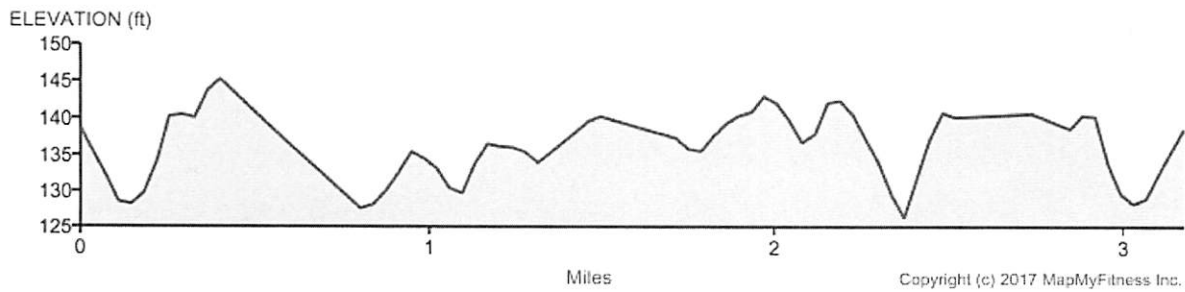

Lucky Charm 5K

Distance: 3.18 mi

Elevation Gain: 36 ft

Elevation Max: 146 ft

Notes

- 0.00 mi** Head west on Grande Centre Dr toward Cobia Dr
- 0.11 mi** Turn left onto Cobia Dr
- 0.19 mi** Head south on Cobia Dr toward W Fernhurst Dr